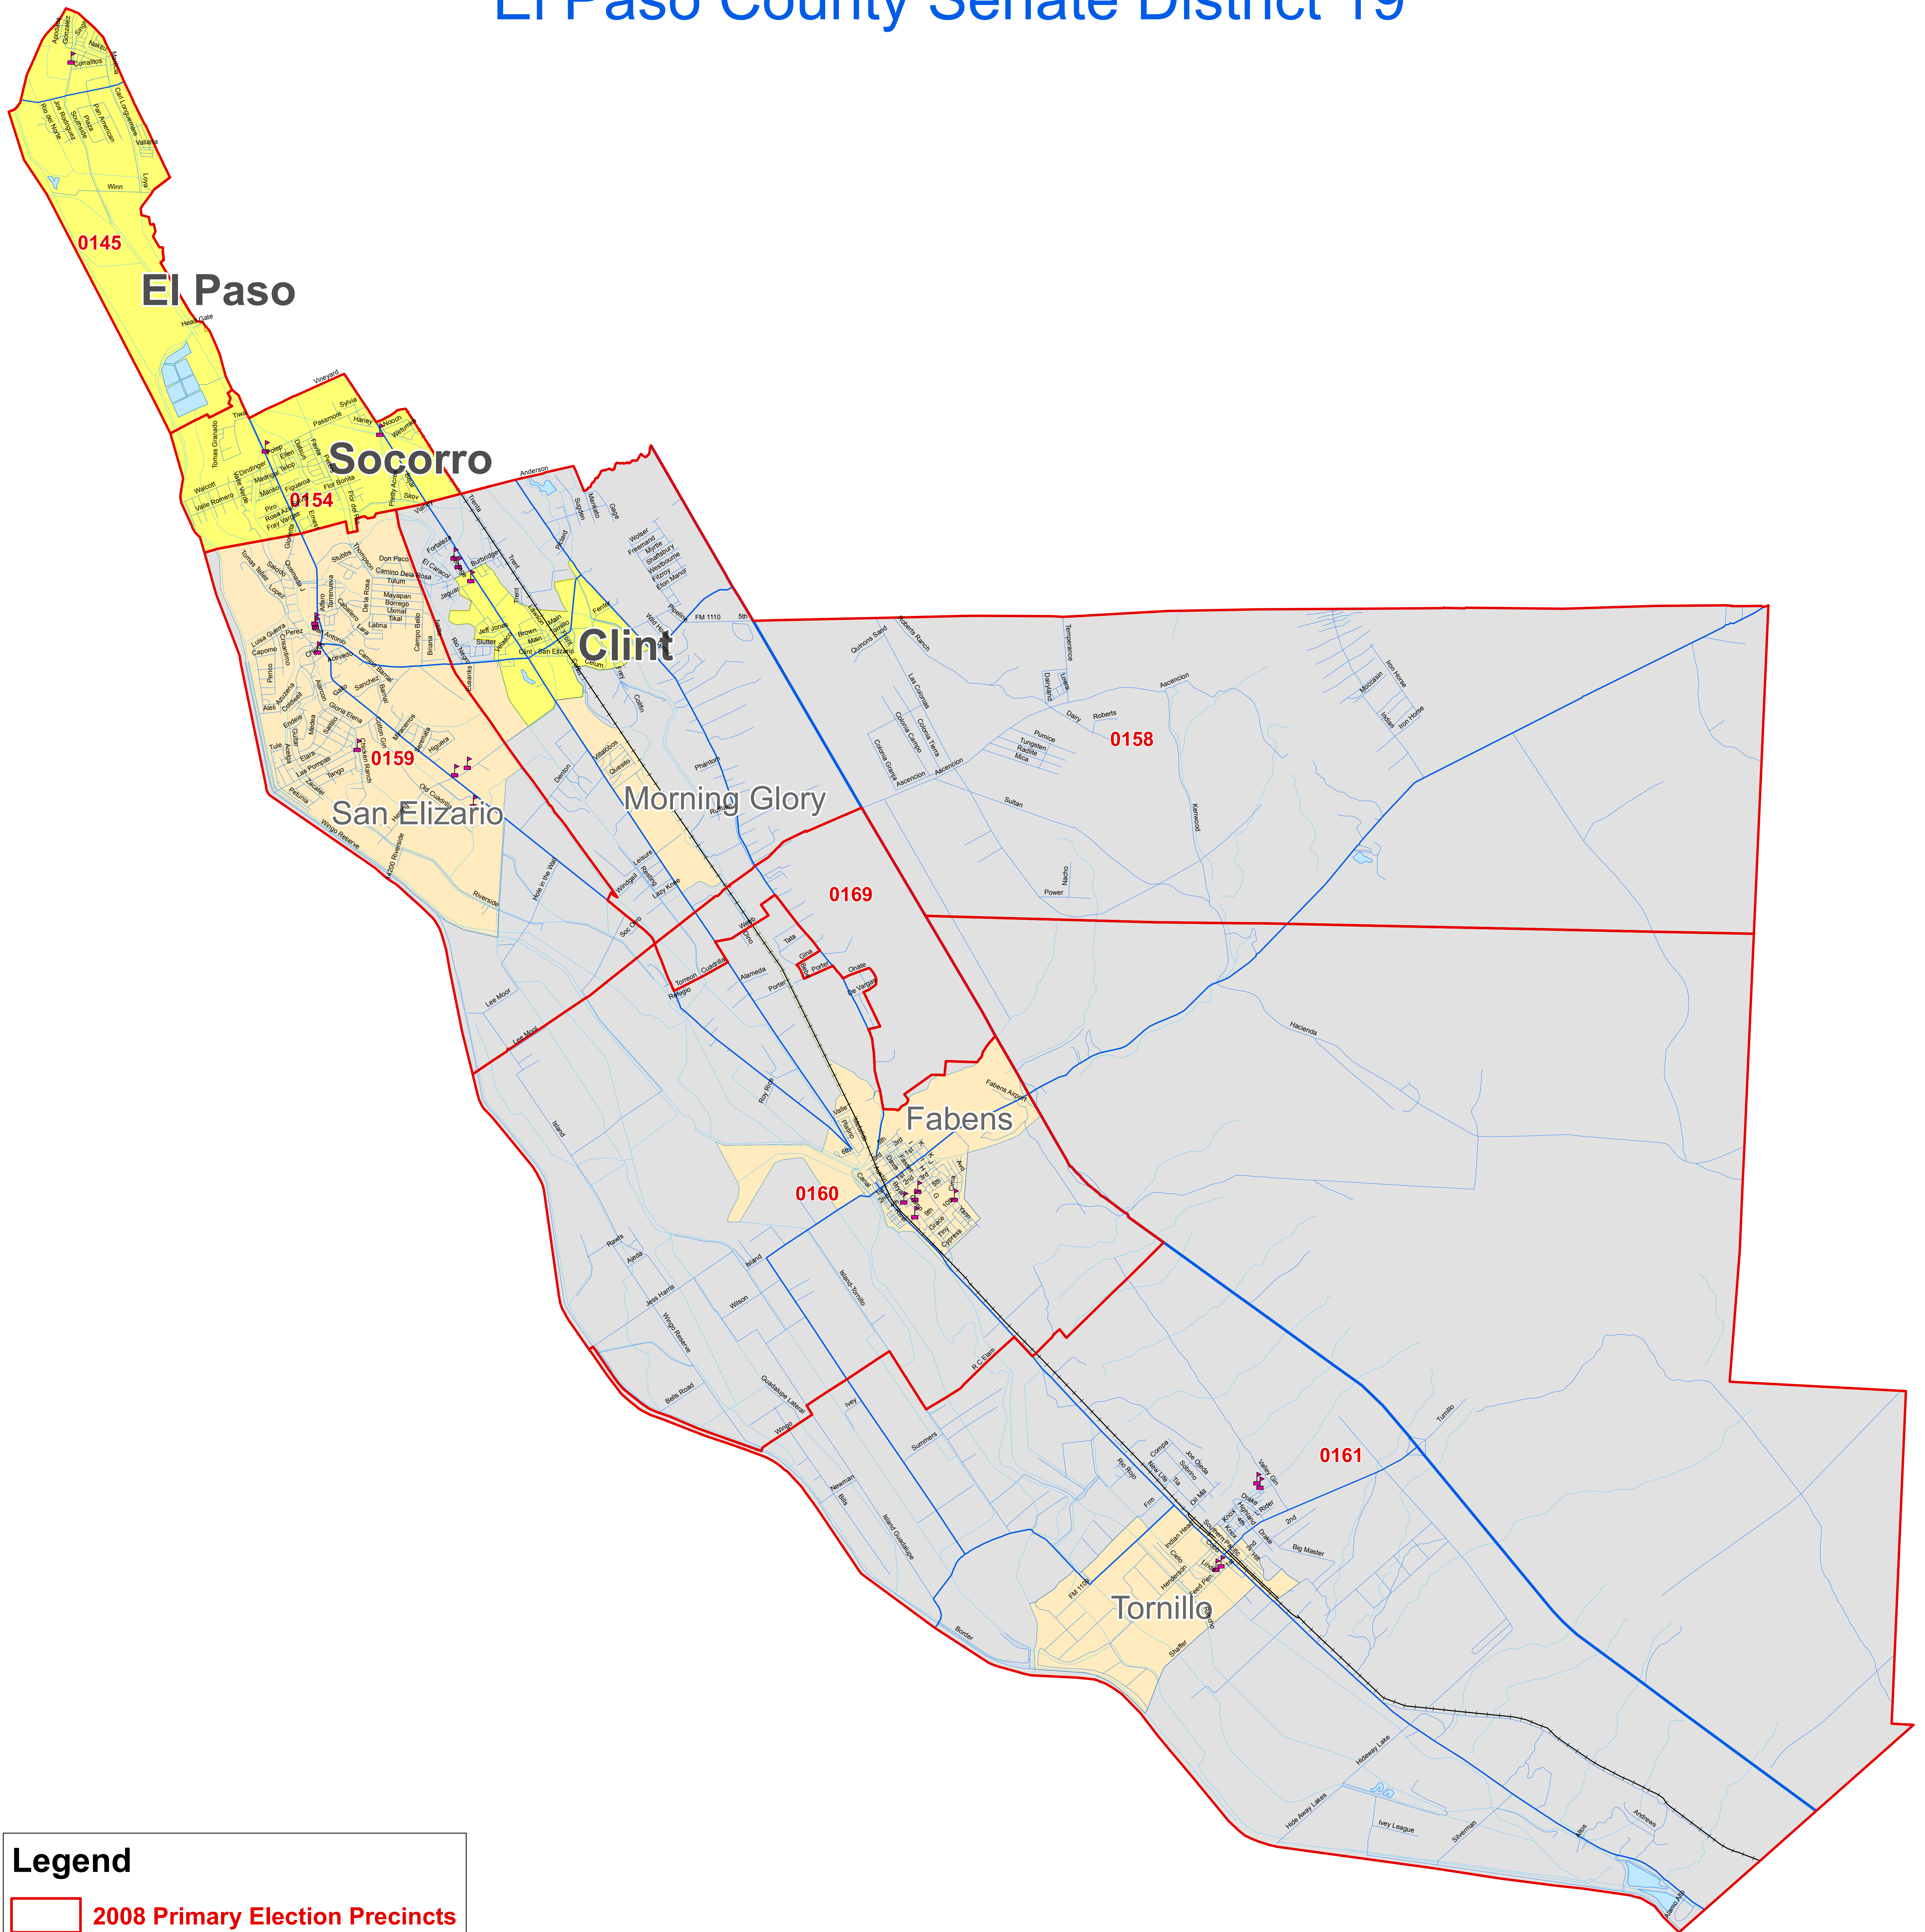

El Paso County Senate District 19

Legend

- 2008 Primary Election Precincts
- Schools
- Railroads
- Lakes
- Streets
- Cities
- Census Designated Places
- Unincorporated El Paso